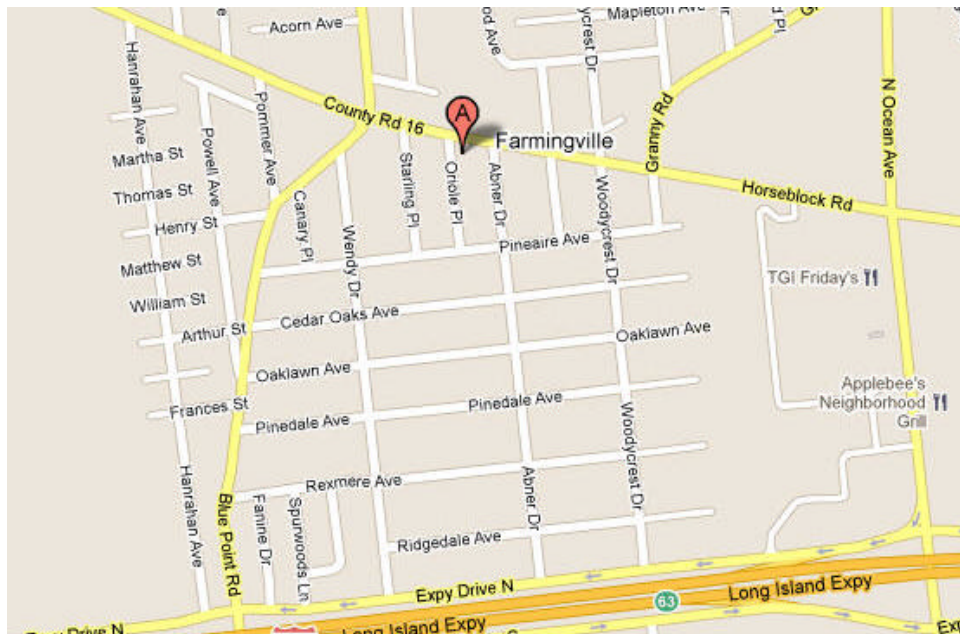

## Directions to The Flaming Hearth

From the West:

Take the Long Island Expressway to exit 62. Stay on the Service Road and turn left at the 2<sup>nd</sup> traffic light (Blue Point Road). Go ½ mile and turn right at the 2<sup>nd</sup> traffic light (Horseblock Road). Go approx 1000 feet and we are the burgundy awning on the right.

From the East:

Take the Long Island Expressway to exit 63. Turn right on to North Ocean Avenue (CR83) and turn left at the 2<sup>nd</sup> traffic light (Horseblock Road, 7-11 and gas station on the corner). Go ½ mile and look for the burgundy awning on the left, just past the firehouse.